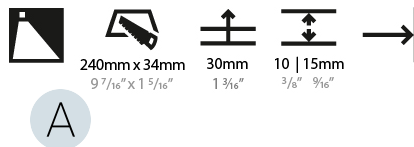

GENERAL

Series: Delight
Subseries: Delight String Wide
Brand: Prolicht
Division: Architectural
Mounting Type: Recessed
Mounting Location: Wall
Subcategory: Step Light

PHYSICAL

Shape: Rectangle
Length (mm): 250
Length (in): 9 13/16
Width (mm): 40
Width (in): 1 9/16
Height (mm): 250
Depth (mm): 26
Height (in): 9 13/16
Depth (in): 1
Ceiling Thickness (mm): 10 / 12 / 15
Ceiling Thickness (in): 3/8 or 1/2 or 9/16
Min. Recessing Depth (mm): 30
Min. Recessing Depth (in): 1 3/16
Light Distribution: Asymmetric
Weight (kg): .83
Weight (lbs): 1.8
Fixture Finish: SSR / BKV / CWI / CRY / HAB / UFT / ITA / RUA / FTG / MYG / LOD / PUS / FRO / FUP / KIA / POP / BLS / SPG / MEY / GOH / GUM / CHC / COM / ABZ / JAG / OBR / MOS / ROR
Fixture Material: Aluminum
Cut-out Measurements: 240mm / 9 7/16" x 34mm / 1 5/16"

ELECTRICAL

Lamp Type: LED (Zhaga Standard)
Input Wattage (W): 2.2
Total Output Wattage (W): 2
Dimming: 0-10V Dimming / Phase Dimming (120Vac Only)
Driver Included: No
Driver Location: Remote
Driver Type: Constant Current - 120 / 277Vac
Driver Class: Class 2
Input Voltage (V): 120 - 277
Constant Current (MA): 700

LED

Number of LEDs: 1
Color Temperature (°K): 2700 / 3000 / 3500 / 4000
Max. Delivered Lumen (lm): 60 / 60 / 68 / 70
CRI: >90 CRI
Lamp Life (hrs): 50000

OPTICAL

RATINGS AND CERTIFICATIONS

Certified By: Certified for North American Standards
IP rating: IP20