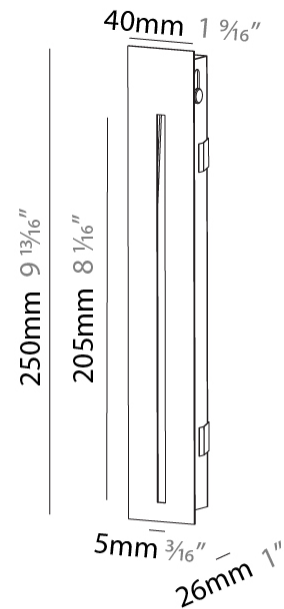

GENERAL

Series: Delight
Subseries: Delight String
Brand: Prolicht
Division: Architectural
Mounting Type: Recessed
Mounting Location: Wall
Subcategory: Step Light

PHYSICAL

Shape: Rectangle
Width (mm): 40
Width (in): 1 9/16
Height (mm): 250
Depth (mm): 26
Height (in): 9 13/16
Depth (in): 1
Ceiling Thickness (mm): 10 / 12 / 15
Ceiling Thickness (in): 3/8 or 1/2 or 9/16
Min. Recessing Depth (mm): 30
Min. Recessing Depth (in): 1 3/16
Light Distribution: Asymmetric
Weight (kg): .83
Weight (lbs): 1.8
Fixture Finish: SSR / BKV / CWI / CRY / HAB / UFT / ITA / RUA / FTG / MYG / LOD / PUS / FRO / FUP / KIA / POP / BLS / SPG / MEY / GOH / GUM / CHC / COM / ABZ / JAG / OBR / MOS / ROR
Fixture Material: Aluminum
Cut-out Measurements: 240mm / 9 7/16" x 34mm / 1 5/16"

ELECTRICAL

Lamp Type: LED (Zhaga Standard)
Input Wattage (W): 2.2
Total Output Wattage (W): 2
Dimming: Non-Dimming / Phase Dimming (120Vac only) / 0-10V Dimming
Driver Included: No
Driver Location: Remote
Driver Type: Constant Current - 120 / 277Vac
Driver Class: Class 2
Input Voltage (V): 120 - 277
Constant Current (MA): 700

LED

Number of LEDs: 1
Color Temperature (°K): 2700 / 3000 / 3500 / 4000
Max. Delivered Lumen (lm): 30
CRI: >90 CRI
Lamp Life (hrs): 50000

OPTICAL

RATINGS AND CERTIFICATIONS

Certified By: Certified for North American Standards
IP rating: IP20