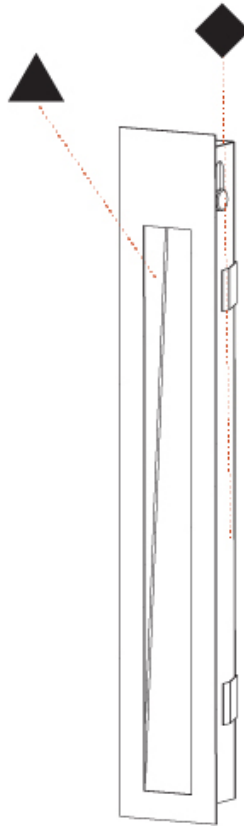

### A35697-

base number	Color	Finishes	Finishes
	Temperature	(Diamond)	(Triangle)

- To build a product code in our configurator select the specify button on the base model # product page
- To build a manual product code on this datasheet choose from the options listed below in blue font and add the suffix to the base model #

#### PHYSICAL

Shape: Rectangle
Width (mm): 40
Width (in): 1 9/16
Height (mm): 250
Depth (mm): 26
Height (in): 9 13/16
Depth (in): 1
Ceiling Thickness (mm): 10 / 12 / 15
Ceiling Thickness (in): 3/8 or 1/2 or 9/16
Min. Recessing Depth (mm): 30
Min. Recessing Depth (in): 1 3/16
Light Distribution: Asymmetric
Weight (kg): .83
Weight (lbs): 1.8
Fixture Finish: SSR / BKV / CWI / CRY / HAB / UFT / ITA / RUA / FTG / MYG / LOD / PUS / FRO / FUP / KIA / POP / BLS / SPG / MEY / GOH / GUM / CHC / COM / ABZ / JAG / OBR / MOS / ROR
Fixture Material: Aluminum
Cut-out Measurements: 240mm / 9 7/16" x 34mm / 1 5/16"

#### PHYSICAL

Shape: Rectangle
Length (mm): 250
Length (in): 9 13/16
Width (mm): 40
Width (in): 1 9/16
Height (mm): 250
Depth (mm): 26
Height (in): 9 13/16
Depth (in): 1
Ceiling Thickness (mm): 10 / 12 / 15
Ceiling Thickness (in): 3/8 or 1/2 or 9/16
Min. Recessing Depth (mm): 30
Min. Recessing Depth (in): 1 3/16
Light Distribution: Asymmetric
Weight (kg): .83
Weight (lbs): 1.8
Fixture Finish: SSR / BKV / CWI / CRY / HAB / UFT / ITA / RUA / FTG / MYG / LOD / PUS / FRO / FUP / KIA / POP / BLS / SPG / MEY / GOH / GUM / CHC / COM / ABZ / JAG / OBR / MOS / ROR
Fixture Material: Aluminum
Cut-out Measurements: 240mm / 9 7/16" x 34mm / 1 5/16"

## DELIGHT STRING WIDE RECESSED

A35699-

PROJECT

TYPE

SPECIFIER

QUANTITY

DATE

A